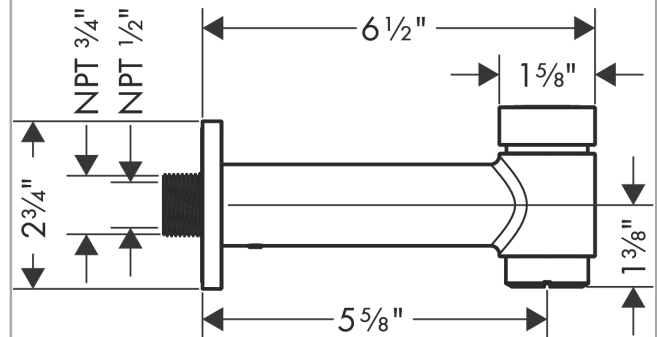

**Talis S  
Tub Spout with Diverter**

Finishes : **chrome** Part no. : **72411001**

**Description**

**Features**

- solid Brass
- Includes: 1/2" female and 3/4" male adaptor

**Item details**

List Price \$ 188.00

**Compliance**

**Product image**

**Scale drawing**

**Talis S**  
**Tube Spout with Diverter**  
 Finishes : **chrome**    Part no. : **72411001**

Exploded drawing

Year of production: >11/16

**Talis S**  
**Tube Spout with Diverter**  
 Finishes : **chrome**    Part no. : **72411001**

**Spare parts list**

Year of production: >11/16

Pos.	Description	Part no.	Price	PU
1	connecting thread	96472001	-	1
2	O-ring 16x2,5	98134000	-	1