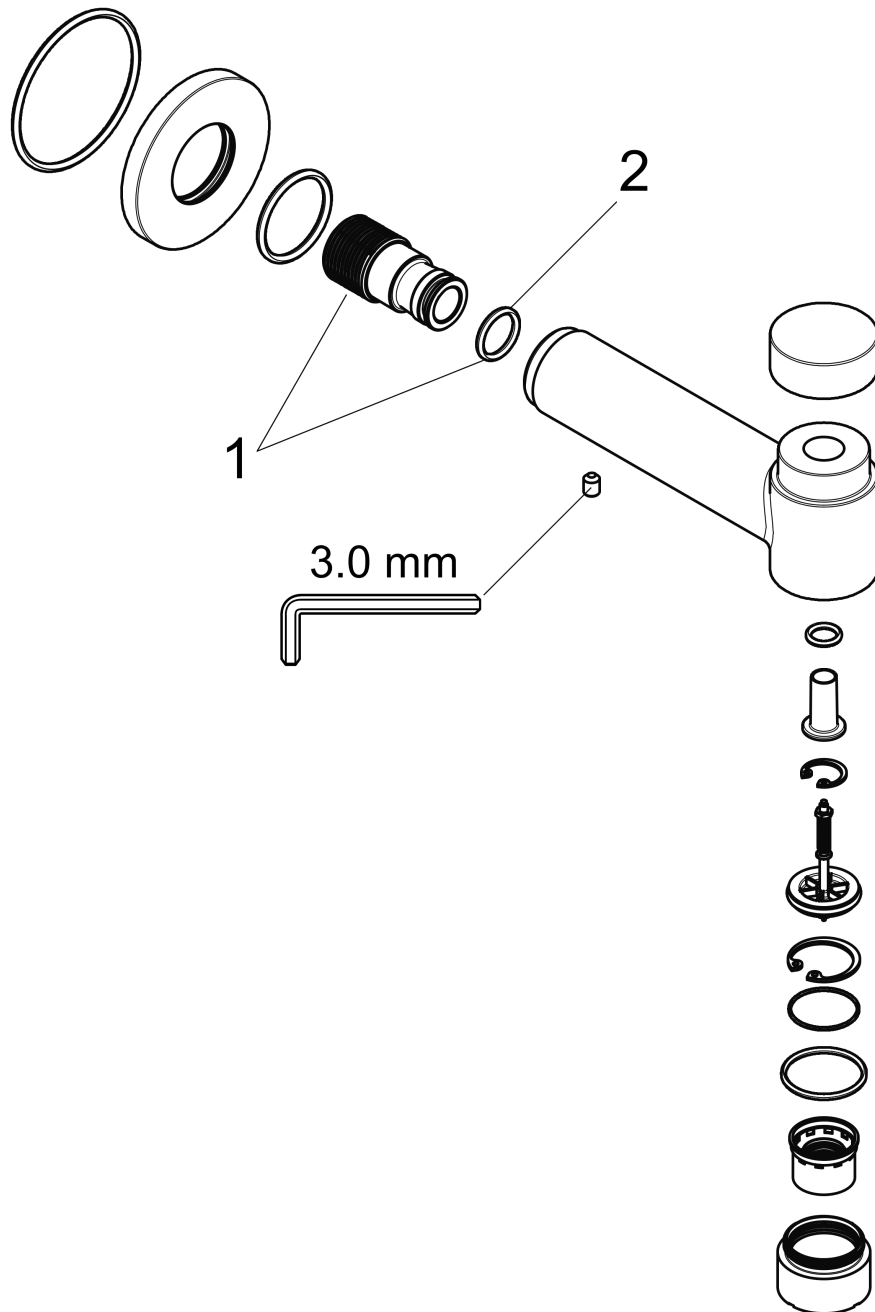

**Talis S  
Tub Spout with Diverter**

Finishes : **chrome** Part no. : **72411001**

**Description**

**Features**

- solid Brass
- Includes: 1/2" female and 3/4" male adaptor

**Item details**

List Price \$ 188.00

**Compliance**

**Product image**

**Scale drawing**

**Talis S**  
**Tube Spout with Diverter**  
 Finishes : **chrome**    Part no. : **72411001**

Exploded drawing

Year of production: >11/16

**Talis S**  
**Tube Spout with Diverter**  
 Finishes : **chrome**    Part no. : **72411001**

**Spare parts list**

Year of production: >11/16

Pos.	Description	Part no.	Price	PU
1	connecting thread	96472001	-	1
2	O-ring 16x2,5	98134000	-	1